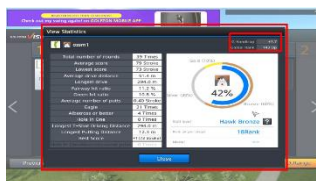

### ③ G ハンディキャップ、グレート及び利用者統計の機能

利用記録の G ハンディキャップ点数を基に選手のグレートを、ワシ/タカ/ツル/カササギ/スズメの 5 つに区分。また、それぞれのグレートを、金/銀/銅に区分し、計 15 のグレートで表示されます。

また、自身の G ハンディキャップ、ランキングなどの数値や、グレートアップの状況を確認することができます。

| ICON    | Name of level | G-HCP          | Detailed level                       | Standard for detailed level        |
|---------|---------------|----------------|--------------------------------------|------------------------------------|
| Eagle   | Hawk          | +5             | Gold Eagle                           | Top 10% of Eagle players           |
|         |               |                | Silver Eagle                         | 30% of Eagle players after top 10% |
|         |               |                | Bronze Eagle                         | Low 60% of Eagle players           |
| Hawk    | +6 ~ +10      | Gold Hawk      | Top 10% of Hawk players              |                                    |
|         |               | Silver Hawk    | 30% of Hawk players after top 10%    |                                    |
|         |               | Bronze Hawk    | Low 60% of Hawk players              |                                    |
| Crane   | +10 ~ +35     | Gold Crane     | Top 10% of Crane players             |                                    |
|         |               | Silver Crane   | 30% of Crane players after top 10%   |                                    |
|         |               | Bronze Crane   | Low 60% of Crane players             |                                    |
| Magpie  | +36 ~ +52     | Gold Magpie    | Top 10% of Magpie players            |                                    |
|         |               | Silver Magpie  | 30% of Magpie players after top 10%  |                                    |
|         |               | Bronze Magpie  | Low 60% of Magpie players            |                                    |
| Sparrow | +53 ~ +73     | Gold Sparrow   | Top 10% of Sparrow players           |                                    |
|         |               | Silver Sparrow | 30% of Sparrow players after top 10% |                                    |
|         |               | Bronze Sparrow | Low 60% of Sparrow players           |                                    |